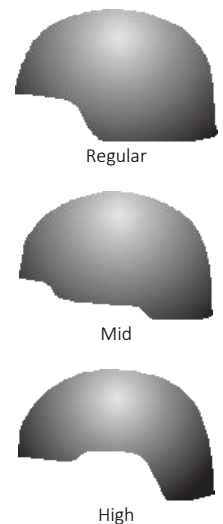

Shapes

ArmorSource LLC reserves the right to change product specifications without prior notice. Finished helmet weights include helmet shell, standard 7 pad suspension, and standard 4 point H back retention. CAMFIT™ Epic™ and Epic Air™ are registered trademarks of Team Wendy LLC.

ArmorSource, LLC
Registered ISO 9001:2015 & U.S. DOD VENDOR

3600 Hebron Road, Hebron Ohio, 43025, USA

Tel 740.928.0070 | Fax 740.928.0060
info@armorsource.com | www.armorsource.com